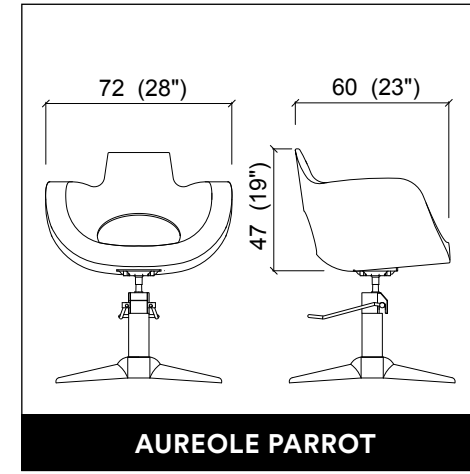

PANDORA WALL / WALL LED

CLUST ROTO

CLUST PARROT

CELEBRITY PRIME E / SHIATSU

**CELEBRITY PRIME SOFA 2P
E / SHIATSU**

AUREOLE PARROT

PRIVACY WASH E / SHIATSU

PRIVACY WASH 2P E / SHIATSU