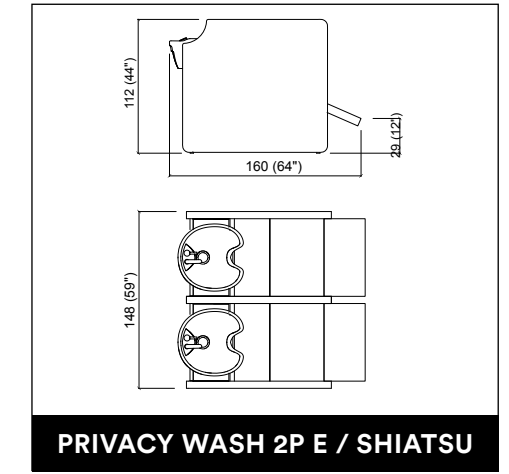

PANDORA WALL / WALL LED

CLUST ROTO

CLUST PARROT

CELEBRITY PRIME E / SHIATSU

**CELEBRITY PRIME SOFA 2P
E / SHIATSU**

AUREOLE PARROT

PRIVACY WASH E / SHIATSU

PRIVACY WASH 2P E / SHIATSU