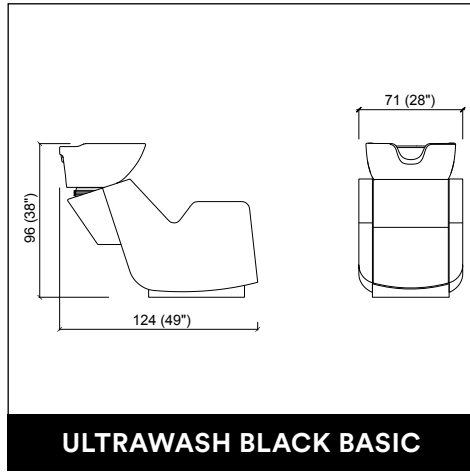

OBLONG / OBLONG LED

BLUESCHAIR ROTO

BLUESCHAIR PARROT

BETELGEUSE WALL 2P

BIRKIN ROTO

BIRKIN PARROT

ULTRAWASH BLACK BASIC

ULTRAWASH BLACK E / SHIATSU