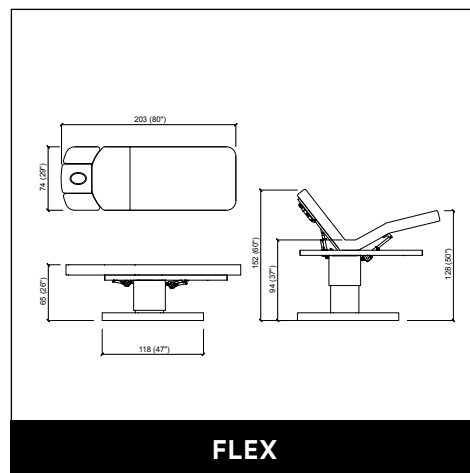

BELLATRIX / BELLATRIX 2SIDED

F120TL

F120TF80

F120TL2

SPECH

FLEX

XELY

DRAWERS