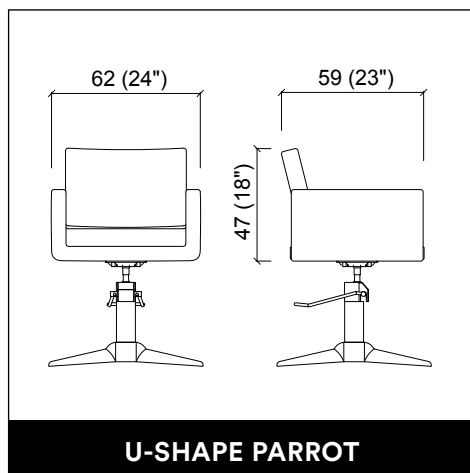

FLATIRON 2P E / SHIATSU

U-SHAPE PARROT