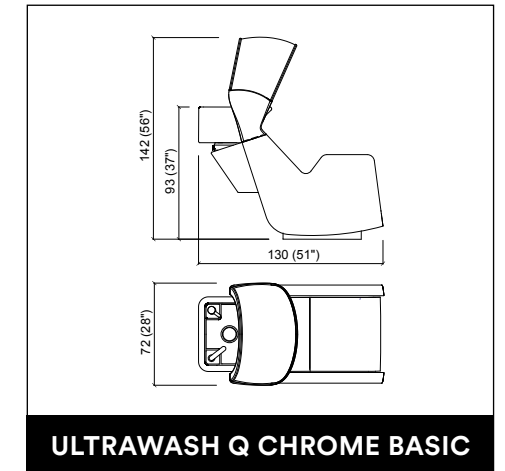

PEGGYSUE STOREST

PEGGYSUE MOVIBLE

LENNY

BACKINBLACK

BACKINBLACK 2P

PEGGYSUE MOVIBLE STOREST

CLUBWASH

ULTRAWASH Q CHROME BASIC