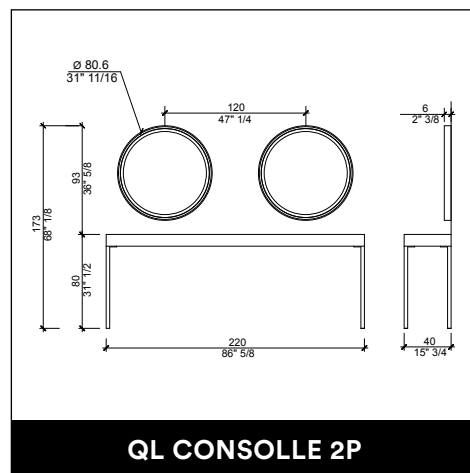

CONSOLLE CARRÈ