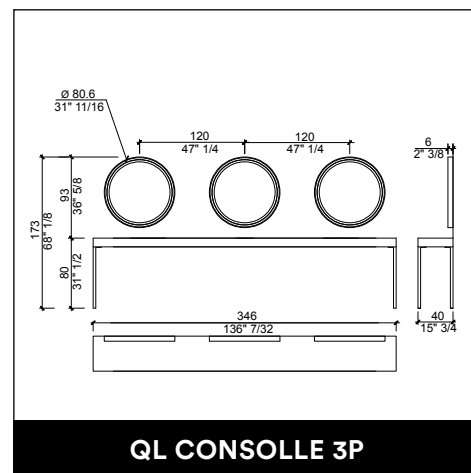

CONSOLLE CARRÈ 2P