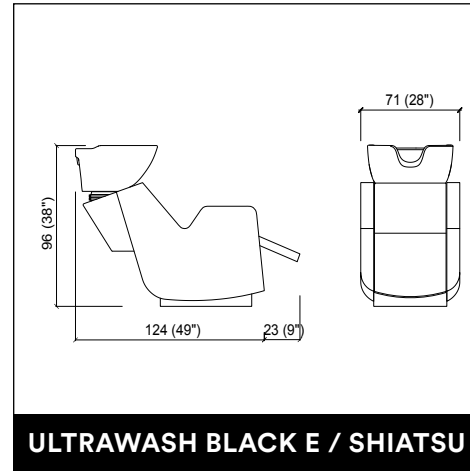

OBLONG / OBLONG LED

BLUESCHAIR ROTO

BLUESCHAIR PARROT

BETELGEUSE WALL 2P

BIRKIN ROTO

BIRKIN PARROT

ULTRAWASH BLACK BASIC

ULTRAWASH BLACK E / SHIATSU