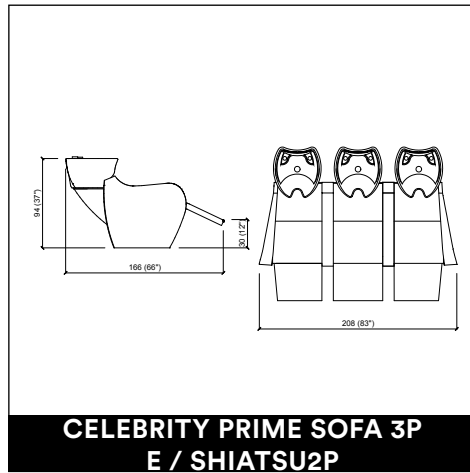

PANDORA WALL / WALL LED

CLUST ROTO

CLUST PARROT

CELEBRITY PRIME E / SHIATSU

**CELEBRITY PRIME SOFA 2P
E / SHIATSU**

AUREOLE PARROT

PRIVACY WASH E / SHIATSU

PRIVACY WASH 2P E / SHIATSU