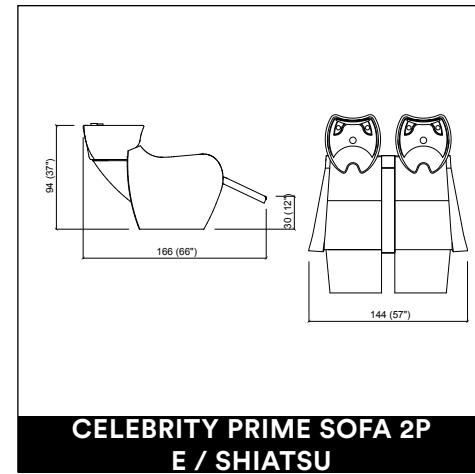

PANDORA WALL / WALL LED

CLUST ROTO

CLUST PARROT

CELEBRITY PRIME E / SHIATSU

**CELEBRITY PRIME SOFA 2P
E / SHIATSU**

AUREOLE PARROT

PRIVACY WASH E / SHIATSU

PRIVACY WASH 2P E / SHIATSU