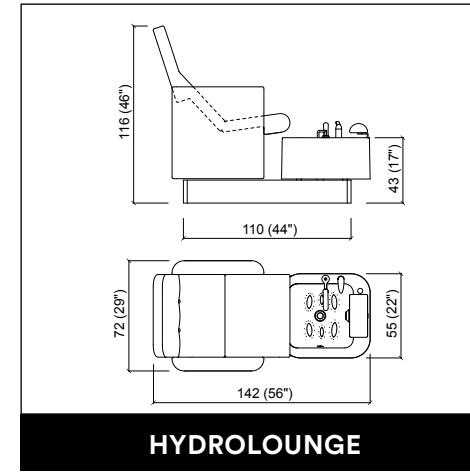

WALLY

ICART

SOLID GOLD

HYDRO CART

HYDRO LOUNGE

F80TL

OROPURO

DUETTO