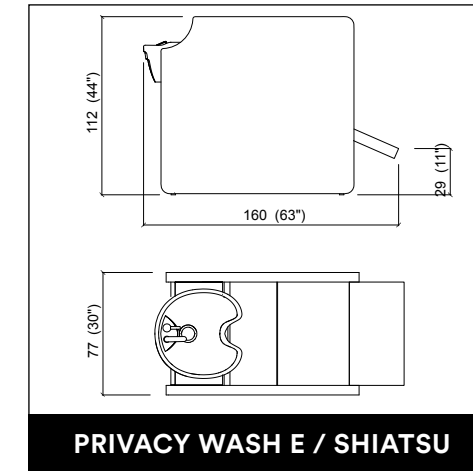

PANDORA WALL / WALL LED

CLUST ROTO

CLUST PARROT

CELEBRITY PRIME E / SHIATSU

**CELEBRITY PRIME SOFA 2P
E / SHIATSU**

AUREOLE PARROT

PRIVACY WASH E / SHIATSU

PRIVACY WASH 2P E / SHIATSU